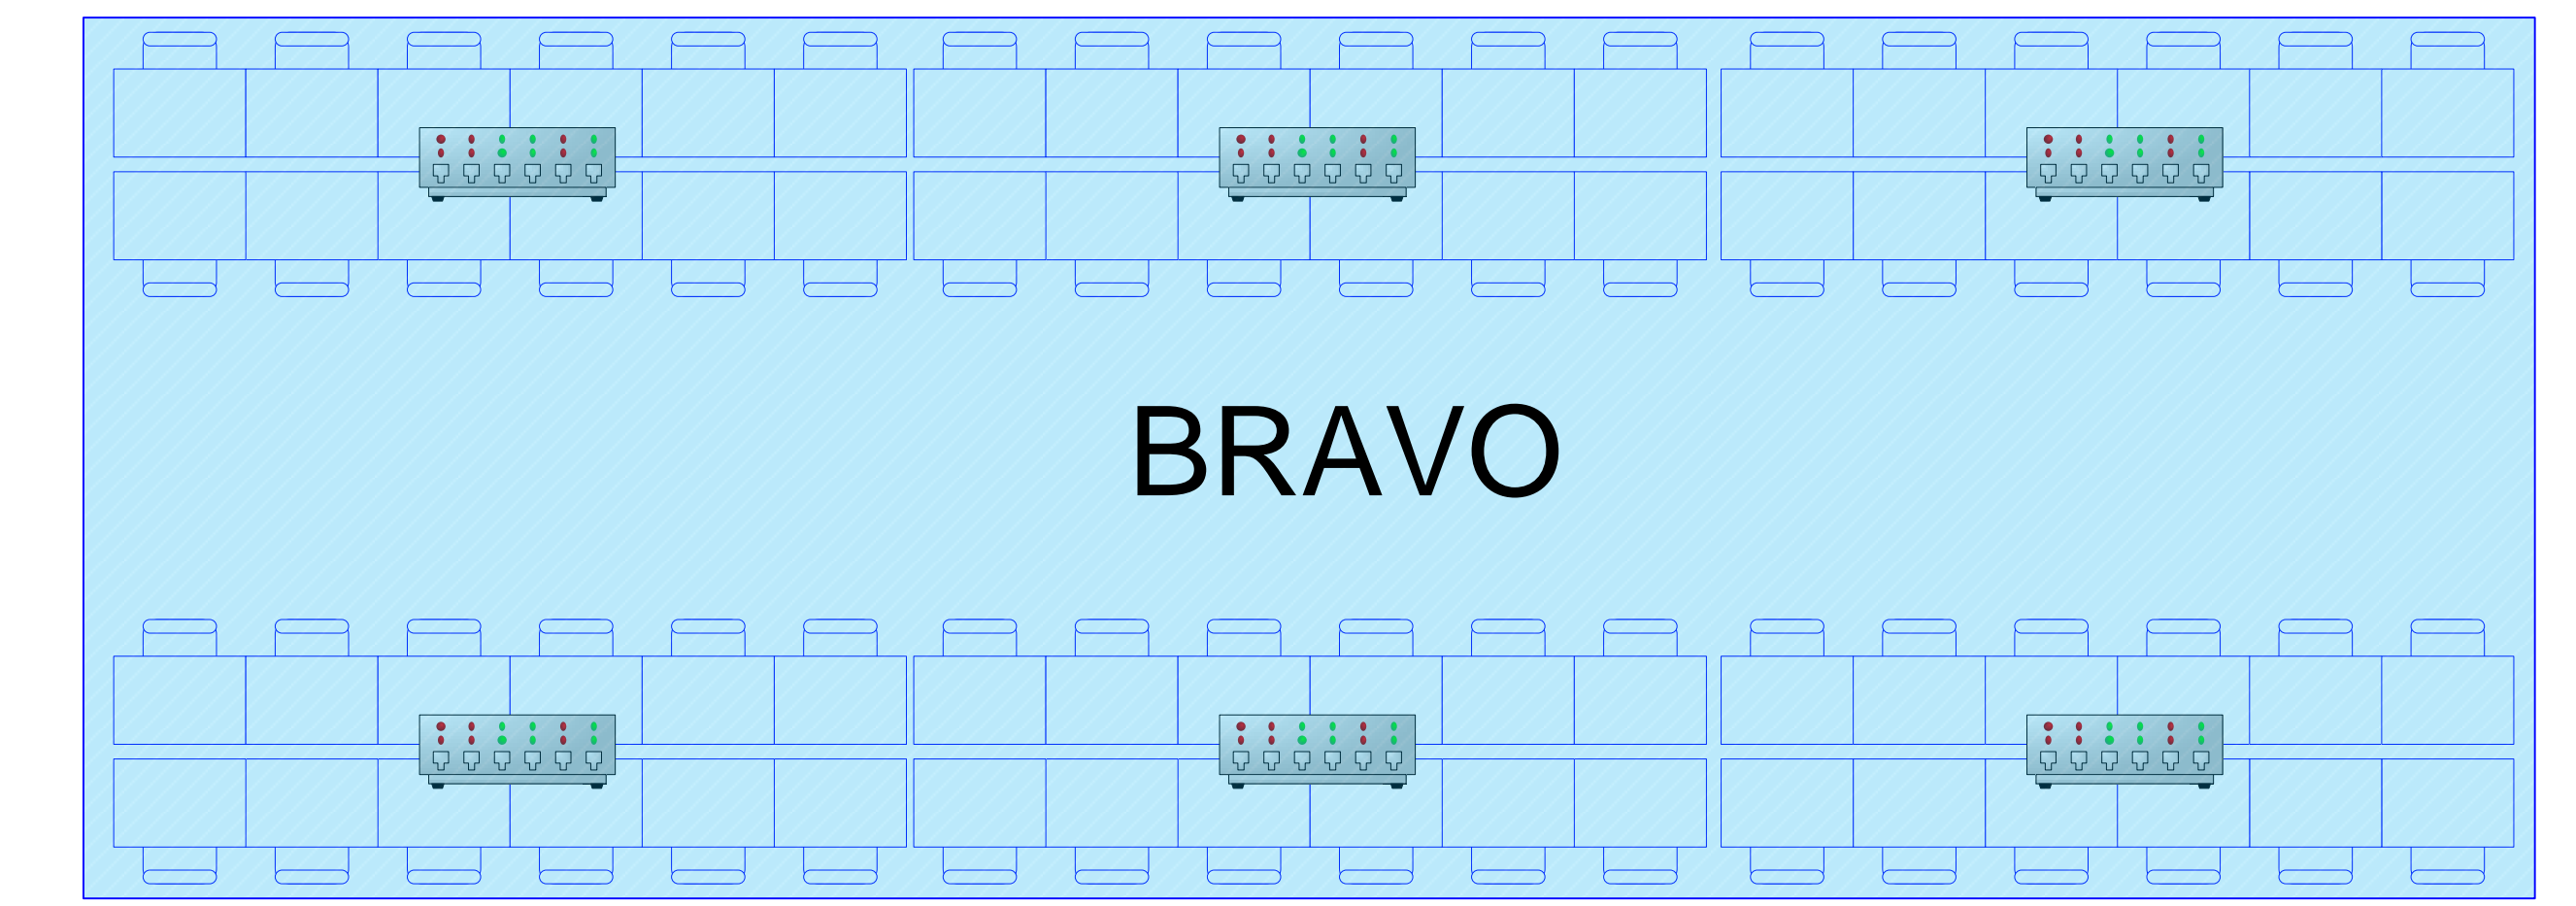

NO EXIT

NO EXIT

NO EXIT

NO EXIT

CARPARK

ALPHA

BRAVO

CHARLIE

Main Admin

DELTA

ECHO

Consoles

FOXTROT

GOLF (BYO Consoles)

- 01 02 03 04 05 06 07 08 09 10 11 12 13 14 15 16 17 18
- 19 20 21 22 23 24 25 26 27 28 29 30 31 32 33 34 35 36
- 37 38 39 40 41 42 43 44 45 46 47 48 49 50 51 52 53 54
- 55 56 57 58 59 60 61 62 63 64 65 66 67 68 69 70 71 72

ENTRY →

Canteen

Sponsors

^ Registration

Exit to Toilets ->

RFLAN 38 25-26 Feb 2012
 Seating Floorplan