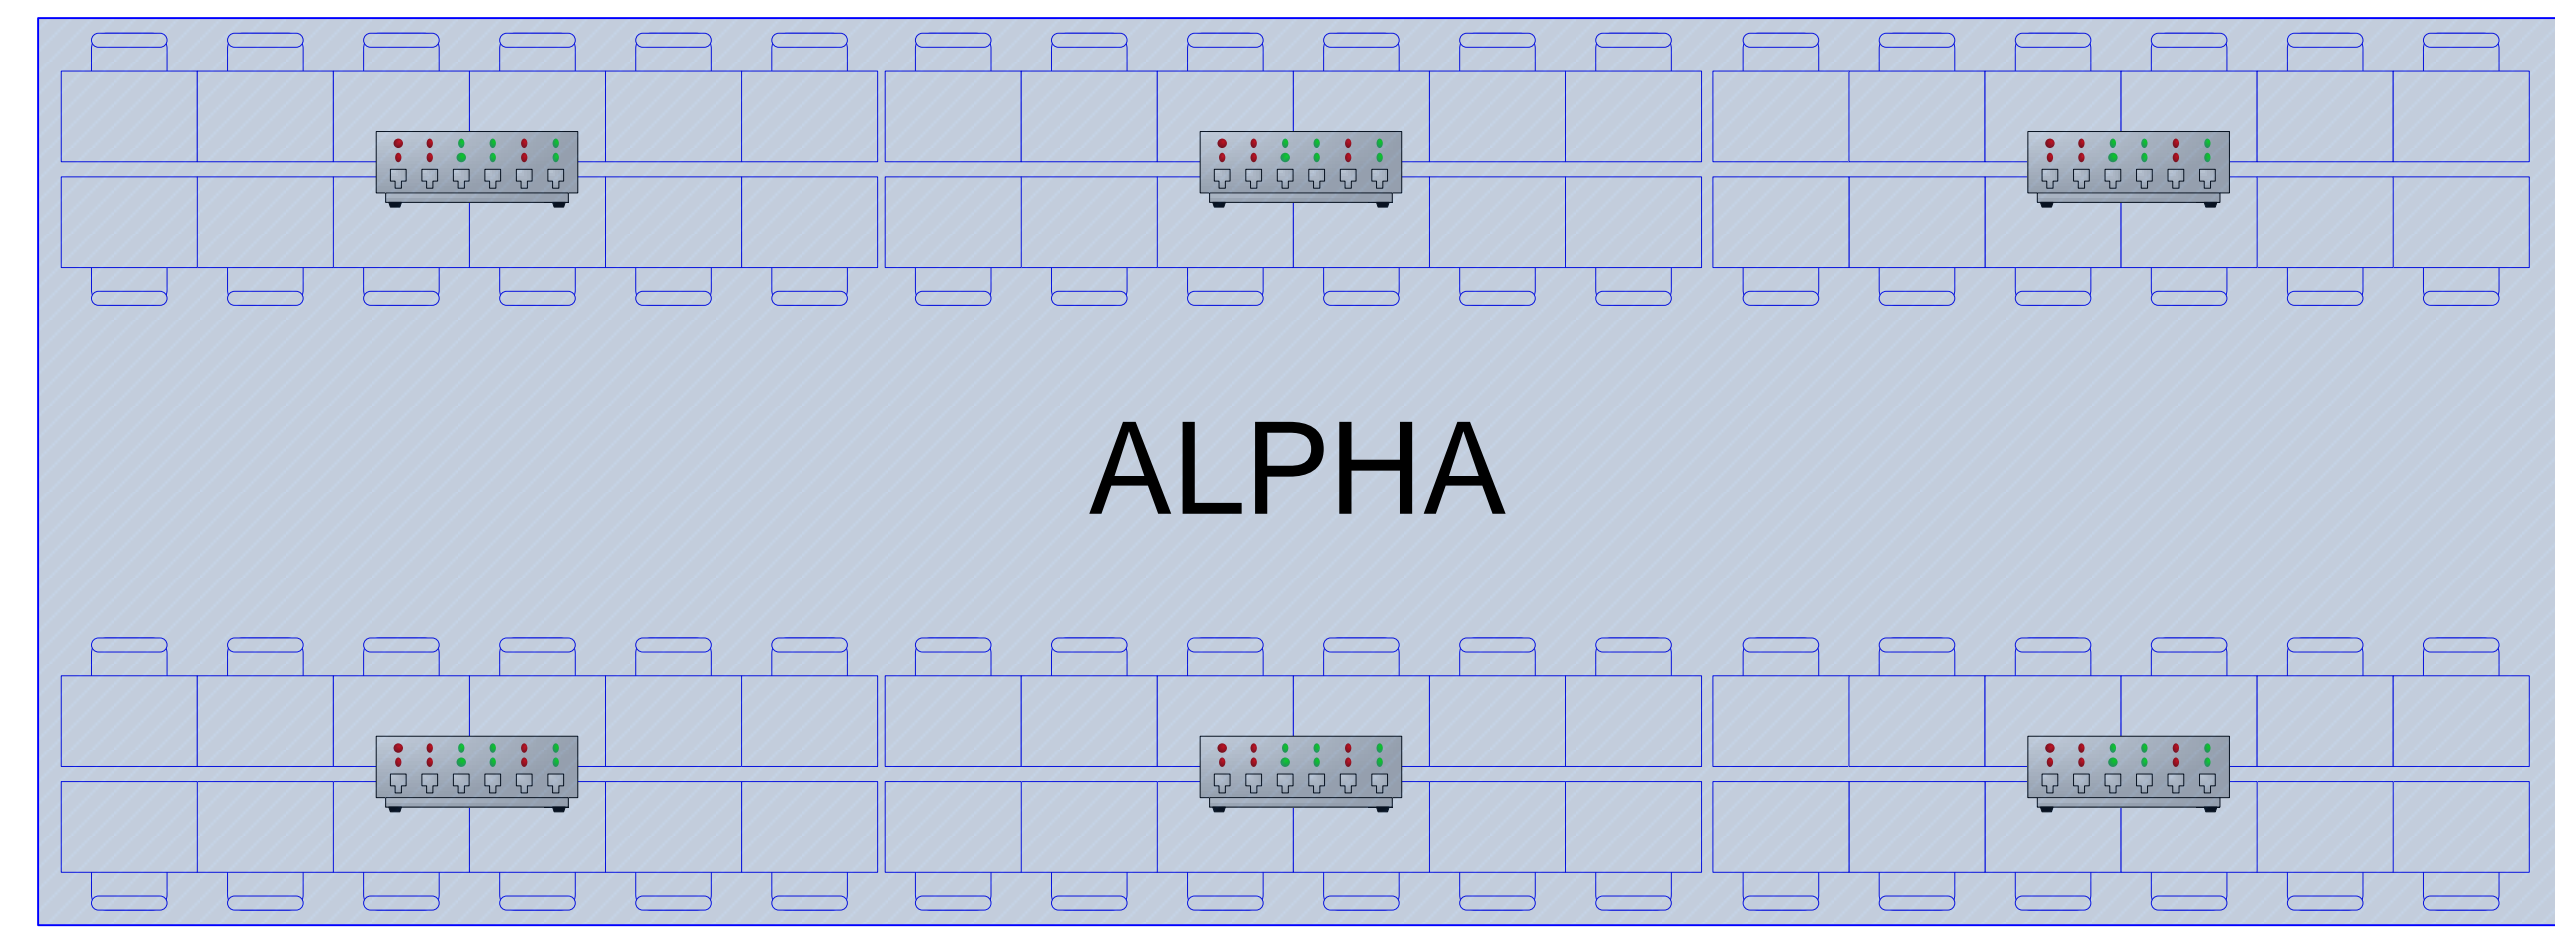

NO EXIT

NO EXIT

NO EXIT

NO EXIT

CARPARK

ALPHA

BRAVO

CHARLIE

Main Admin

DELTA

ECHO

Consoles

FOXTROT

GOLF (BYO Consoles)

- 01 02 03 04 05 06 07 08 09 10 11 12 13 14 15 16 17 18
- 19 20 21 22 23 24 25 26 27 28 29 30 31 32 33 34 35 36
- 37 38 39 40 41 42 43 44 45 46 47 48 49 50 51 52 53 54
- 55 56 57 58 59 60 61 62 63 64 65 66 67 68 69 70 71 72

Reminder:
No Alcohol/Drugs
No Smoking on grounds
No Speakers
No Eskies/UPS

BYO PC and Console Event

www.rflan.org for all details

Book team seats after paying
Eg. A01-05 to book top left corner

NO EXIT

ENTRY →

Canteen

Sponsors

^ Registration

Exit to Toilets ->

RFLAN 38 25-26 Feb 2012
Seating Floorplan