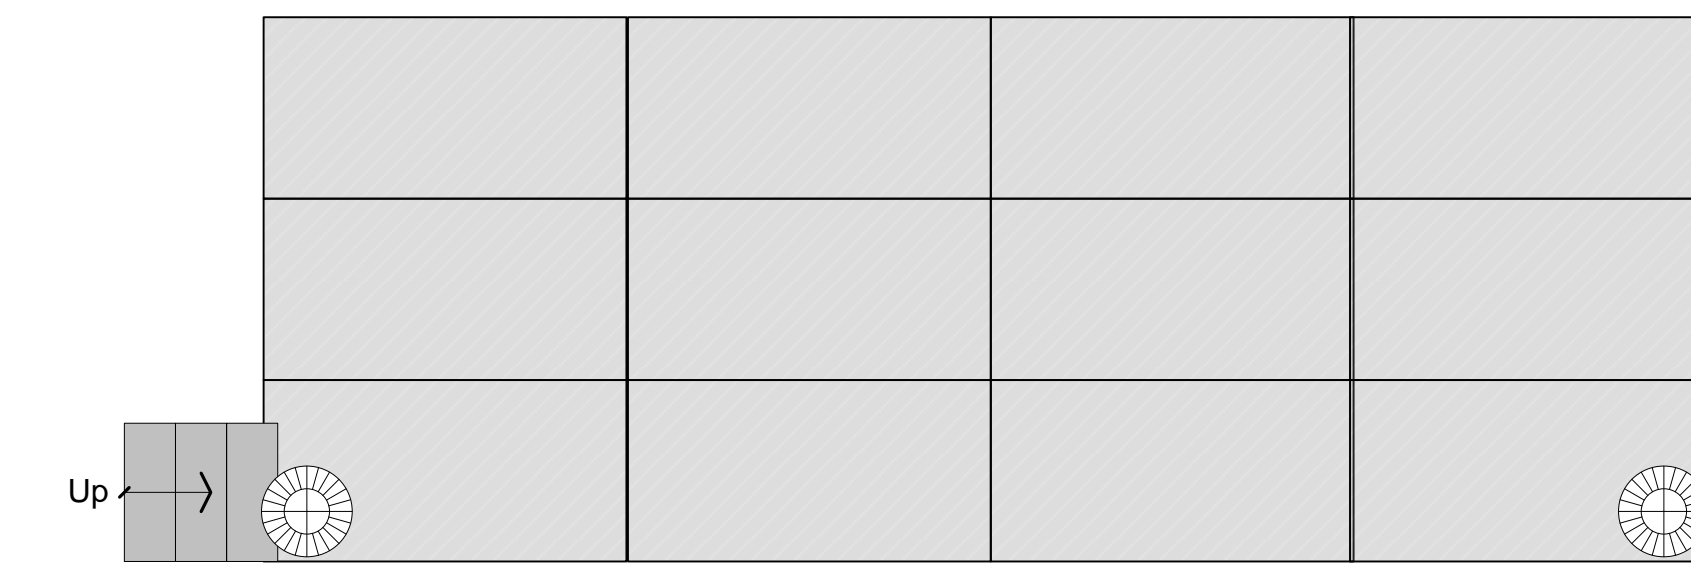

NO EXIT

NO EXIT

NO EXIT

NO EXIT

CARPARK

ALPHA

BRAVO

CHARLIE

Main Admin

DELTA

ECHO

Consoles

FOXTROT

GOLF (BYO Consoles)

- 01 02 03 04 05 06 07 08 09 10 11 12 13 14 15 16 17 18
- 19 20 21 22 23 24 25 26 27 28 29 30 31 32 33 34 35 36
- 37 38 39 40 41 42 43 44 45 46 47 48 49 50 51 52 53 54
- 55 56 57 58 59 60 61 62 63 64 65 66 67 68 69 70 71 72

Reminder:
No Alcohol/Drugs
No Smoking on grounds
No Speakers
No Eskies/UPS

BYO PC and Console Event

www.rflan.org for all details

Book team seats after paying
Eg. A01-05 to book top left corner

NO EXIT

ENTRY →

Canteen

Sponsors

^ Registration

Exit to Toilets ->

RFLAN 38 25-26 Feb 2012
Seating Floorplan