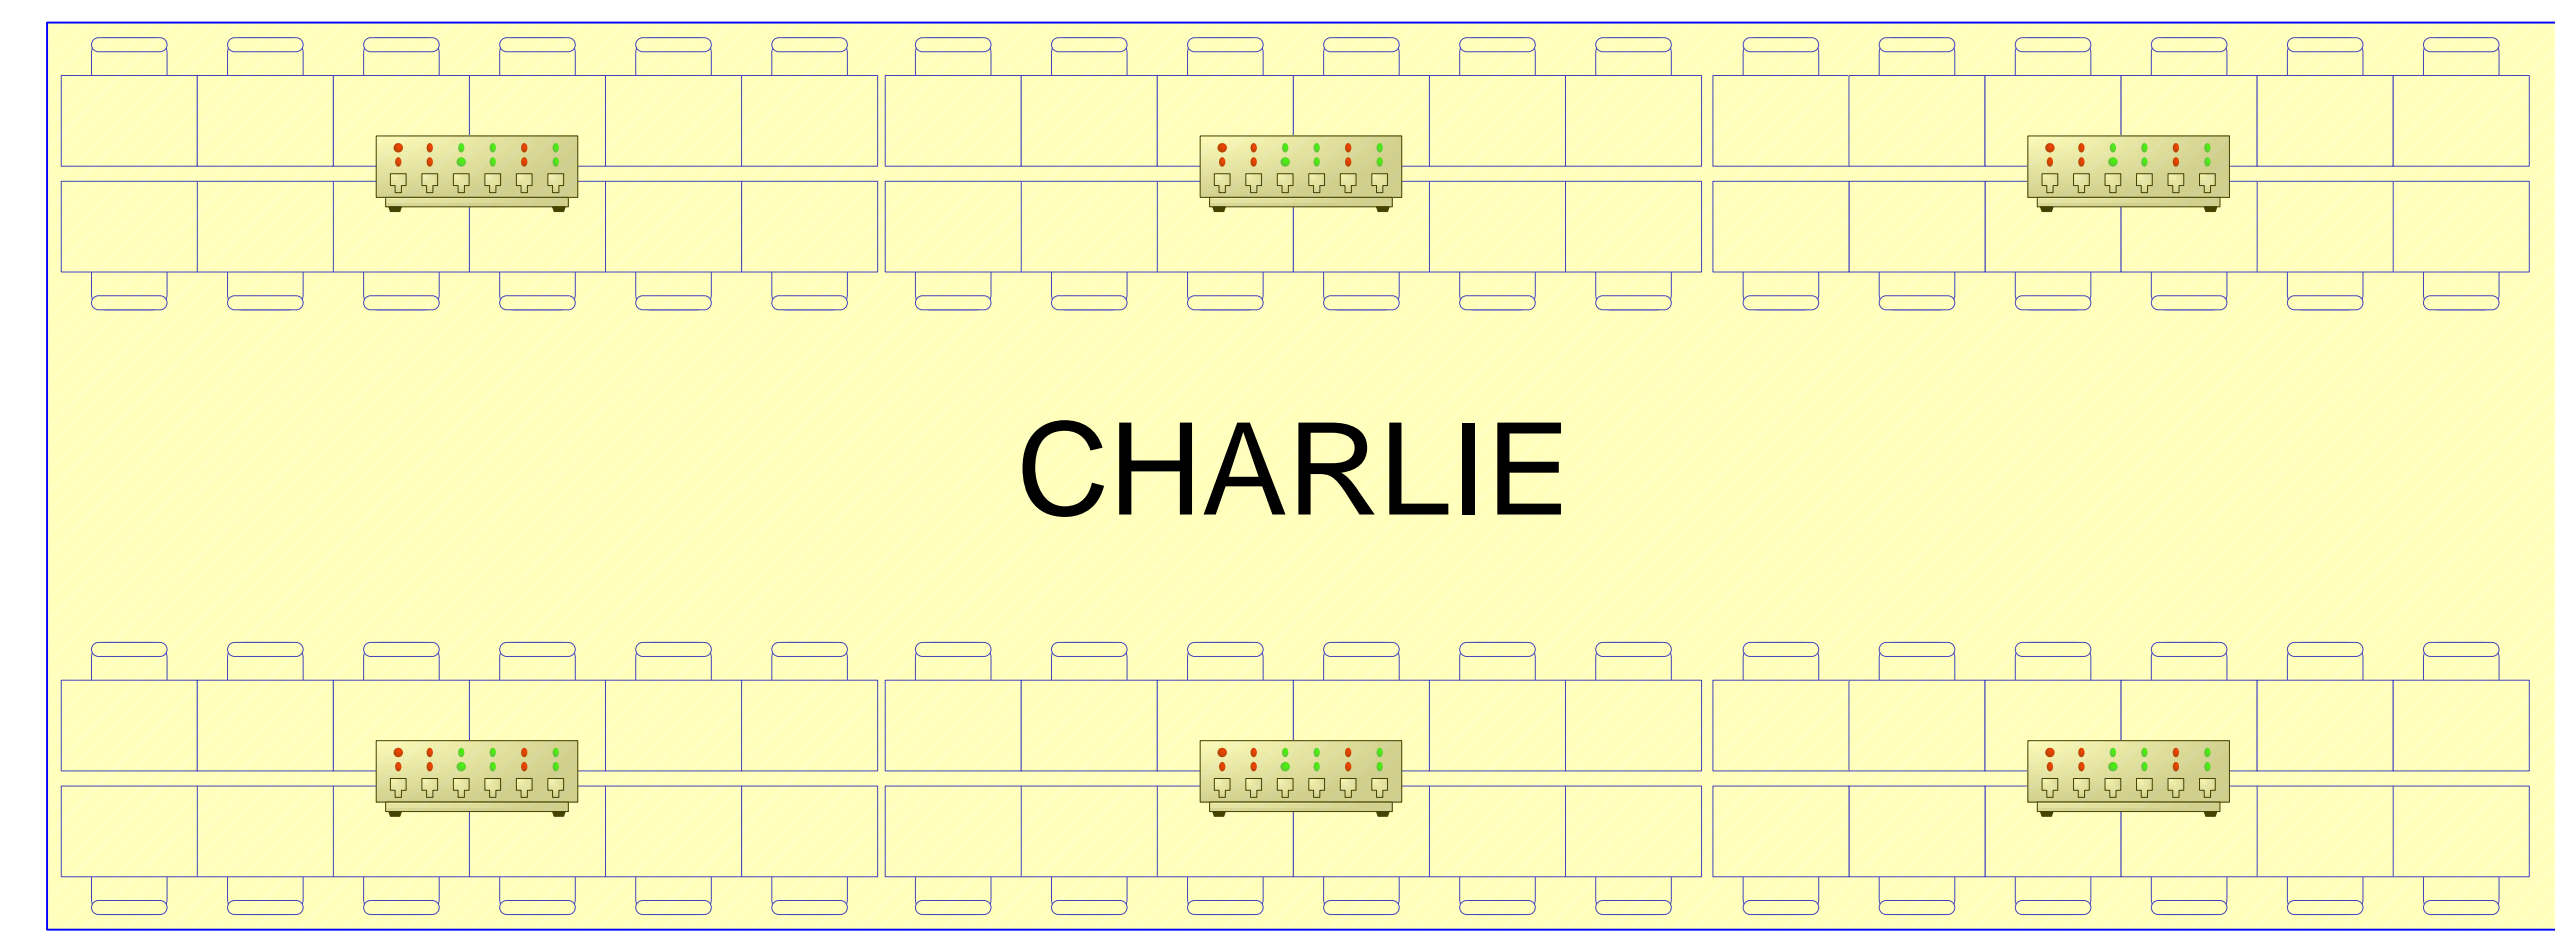

NO EXIT

NO EXIT

NO EXIT

NO EXIT

CARPARK

ALPHA

BRAVO

CHARLIE

Main Admin

DELTA

ECHO

Consoles

FOXTROT

GOLF (BYO Consoles)

- 01 02 03 04 05 06 07 08 09 10 11 12 13 14 15 16 17 18
- 19 20 21 22 23 24 25 26 27 28 29 30 31 32 33 34 35 36
- 37 38 39 40 41 42 43 44 45 46 47 48 49 50 51 52 53 54
- 55 56 57 58 59 60 61 62 63 64 65 66 67 68 69 70 71 72

Reminder:
No Alcohol/Drugs
No Smoking on grounds
No Speakers
No Eskies/UPS

BYO PC and Console Event

www.rflan.org for all details

Book team seats after paying
Eg. A01-05 to book top left corner

NO EXIT

ENTRY →

Canteen

Sponsors

^ Registration

Exit to Toilets ->

RFLAN 38 25-26 Feb 2012
Seating Floorplan